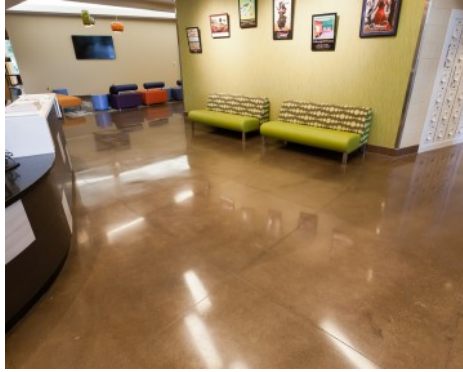

Bomanite Custom Polishing Systems

PROJECT PROFILE

HEIGHTS RECREATION CENTER

PROJECT INFORMATION

The City of Richardson recently opened the doors of the brand new, state-of-the-art Heights Recreation Center. The 25,000 square foot facility boasts a regulation-sized basketball court, a game room, large fitness and cardio areas with brand new equipment, a large classroom space, a preschool room, an aerobics studio and WiFi Internet access throughout.

PROJECT PROFILE

HEIGHTS RECREATION CENTER

Heights Rec Center - Bomanite Renaissance - Integrally colored polished concrete

Heights Rec Center - Bomanite Renaissance - Integrally colored polished concrete