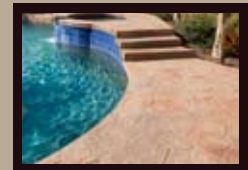

Bomanite®

Your Single Source For Innovative
Architectural Concrete Solutions

PATTERNS

CANYON STONE

Only Bomanite cast-in-place architectural concrete provides the beauty of natural paving with the durability and affordability of concrete. With more than 200 creative patterns and an endless palette of colors, Bomanite offers an unmatched range of innovative design options to turn ordinary concrete paving and flooring into something extraordinary. Canyon Stone, a pattern from the Bomanite Imprint Systems collection, is a classic design that will add an earthy-look or natural stone appearance to any hardscape. Individual stones within the pattern vary in size from 8" x 12" to 12" x 21". Whether a pool deck, walkway, patio or more, Canyon Stone is a perfect choice that is rich in texture, elegant in its natural beauty and sustainable to withstand the test of time. Realize the possibilities with Bomanite Imprint Systems.