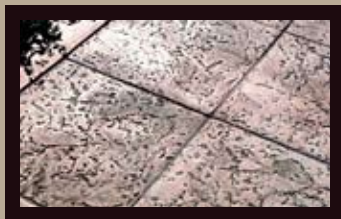

Bomanite®

Your Single Source For Innovative
Architectural Concrete Solutions

PATTERNS

COQUINA

If you are looking to add resilience and beauty to your next hardscape project, then look no further. With the classic Coquina texture from the Bomanite Imprint Systems collection, you can add sophistication and style to any new or existing hardscape surface. Great for patios and pool deck surrounds, Coquina by Bomanite has the appearance of a random blend of sea shells over a background similar to a travertine or coarse rock salt finish. Light in texture with moderate depth of relief and no veining, Coquina is typically installed as a continuous texture or in tiles with fine grout lines.

Only Bomanite cast-in-place architectural concrete provides the beauty of natural paving with the durability and affordability of concrete. With more than 200 creative patterns and an endless palette of colors, Bomanite offers an unmatched range of innovative design options to turn ordinary concrete paving and flooring into something extraordinary.