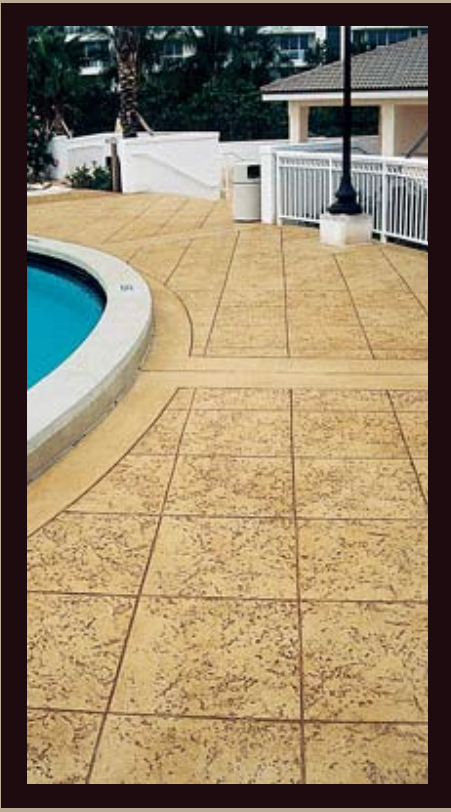

Bomanite®

Your Single Source For Innovative
Architectural Concrete Solutions

PATTERNS

COQUINA

If you are looking to add resilience and beauty to your next hardscape project, then look no further. With the classic Coquina texture from the Bomanite Imprint Systems collection, you can add sophistication and style to any new or existing hardscape surface. Great for patios and pool deck surrounds, Coquina by Bomanite has the appearance of a random blend of sea shells over a background similar to a travertine or coarse rock salt finish. Light in texture with moderate depth of relief and no veining, Coquina is typically installed as a continuous texture or in tiles with fine grout lines.

Only Bomanite cast-in-place architectural concrete provides the beauty of natural paving with the durability and affordability of concrete. With more than 200 creative patterns and an endless palette of colors, Bomanite offers an unmatched range of innovative design options to turn ordinary concrete paving and flooring into something extraordinary.