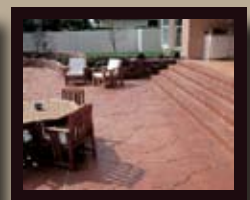

Bomanite®

Your Single Source For Innovative
Architectural Concrete Solutions

PATTERNS

LARGE SANDSTONE

Only Bomanite cast-in-place architectural concrete provides the beauty of natural paving with the durability and affordability of concrete. With more than 200 creative patterns and an endless palette of colors, Bomanite offers an unmatched range of innovative design options to turn ordinary concrete paving and flooring into something extraordinary. Large Sandstone, a pattern from the Bomanite Imprint Systems collection, is a classic design that will add an earthy-look or natural appearance to any hardscape. Whether a pool deck, garden walkway, patio or more, Large Sandstone is a perfect choice that is rich in texture, elegant in its natural beauty and sustainable to withstand the test of time. Realize the possibilities with Bomanite Imprint Systems.