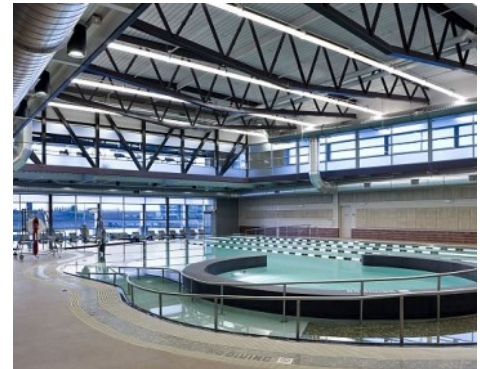

The Summit Recreation Center - Bomanite Integrally Colored Polished Concrete Floor