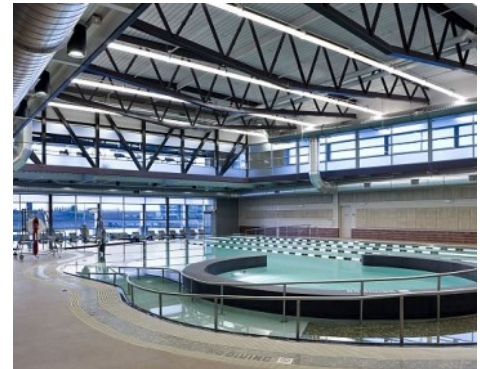

Bomanite Custom Polishing Systems

PROJECT PROFILE

THE SUMMIT AT CENTRAL PARK

PROJECT INFORMATION

In June of 2010, the city of Grand Prairie opened the doors of The Summit at Central Park, a state-of-the-art recreation center for active seniors. The facility boasts an extensive athletic center including an aquatic center with lap and infinity-edged pools, hot tubs and saunas, luxurious dining areas, ballrooms, game rooms, a pottery center, teaching kitchen, 88-seat movie theater, and on-site lakes and green space. The entire facility is over 56,000 square feet and Texas Bomanite was called in by Manhattan Construction to create over 11,920 square feet of custom flooring designed by Brinkley Sargent Architects. The Bomanite Custom Polishing System, Renaissance, was chosen. A 2" integrally colored topping, was installed over a waterproof membrane, which was polished to the desired grit level, depending on the location (lobby & corridors or pool deck). 4,000 Linear Feet of joint filler finished these areas out. For more information about the Summit, visit the City of Grand Prairie's Parks and Recreation website at www.grandfungp.com/thesummit.

PROJECT PROFILE

THE SUMMIT AT CENTRAL PARK

The Summit Recreation Center - Bomanite Integrally Colored Polished Concrete Floor

The Summit Recreation Center - Bomanite Integrally Colored Polished Concrete Floor - Close Up

The Summit Recreation Center - Bomanite Integrally Colored Polished Concrete Floor - Close Up

The Summit Recreation Center - Bomanite Integrally Colored Polished Concrete Floor

The Summit Recreation Center - Bomanite Integrally Colored Polished Concrete Floor