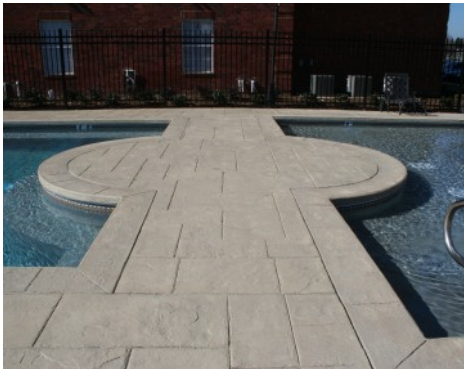

University Village Apartments Pool Deck - Bomanite Imprint Systems Large Ashlar Slate