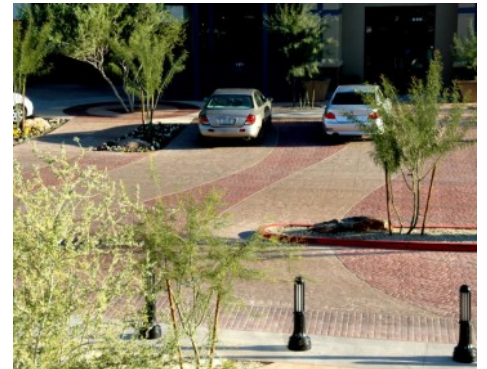

Citadelle Plaza - Bomanite Imprint Systems