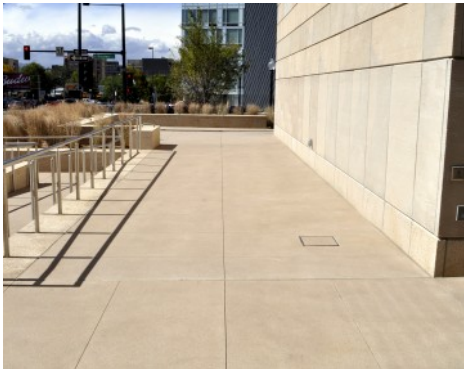

History Colorado Center - Bomanite Sandscape Texture
Exterior Walkway