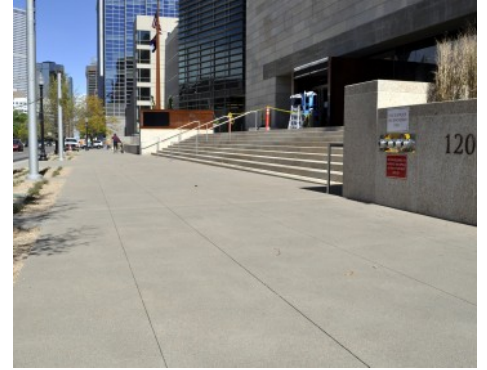

History Colorado Center - Bomanite Sandscape Texture
Exterior Walkway