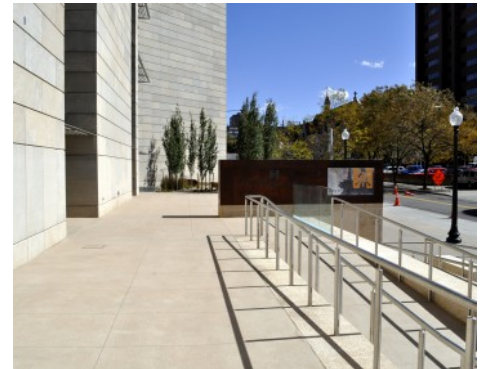

Bomanite Exposed Aggregate Systems

PROJECT PROFILE

HISTORY COLORADO CENTER

PROJECT INFORMATION

PROJECT SPECIFICATIONS/INFORMATION

Project Description: The new History Colorado Center in downtown Denver was constructed in 2011 to be the new home for Colorado's History Museum. This LEED project featured high end finishes inside and out. The exterior concrete needed to capture the character of a municipal museum. Tryba selected Navajo White and Capitol Hill Sandstone Texture for the site paving finish in order to compliment the primary finish face of the building: Colorado Granite and Limestone. The correlation of the two finishes created a refined curb appeal for this new Denver landmark. The consistent Sandstone finish performed by Colorado Hardscapes helped tie the entire design of the site and building together in a uniform manner.

PROJECT PROFILE HISTORY COLORADO CENTER

History Colorado Center - Bomanite Sandscape Texture
Exterior Walkway

History Colorado Center - Bomanite Sandscape Texture
Exterior Walkway

History Colorado Center - Bomanite Sandscape Texture
Exterior Walkway

History Colorado Center - Bomanite Sandscape Texture
Exterior Walkway

History Colorado Center - Bomanite Sandscape Texture
Exterior Walkway

History Colorado Center - Bomanite Sandscape Texture
Exterior Walkway