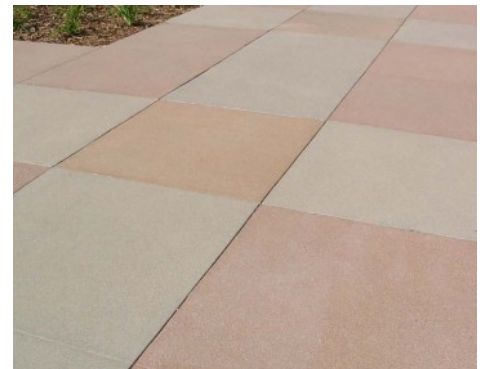

NCSL Building Plaza - Bomanite Sandscape Texture