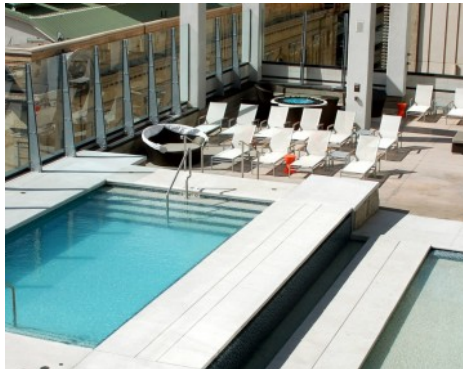

The Spire Pool Deck - Bomanite Revealed Exposed Aggregate