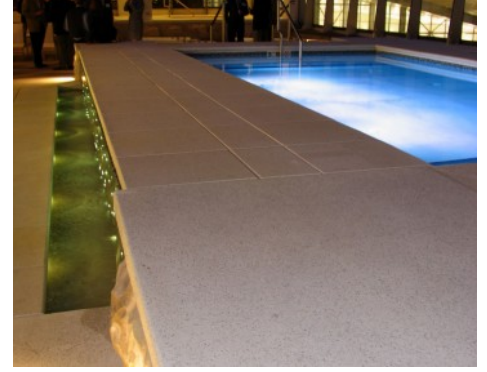

The Spire Pool Deck - At Night - Bomanite Revealed Exposed Aggregate