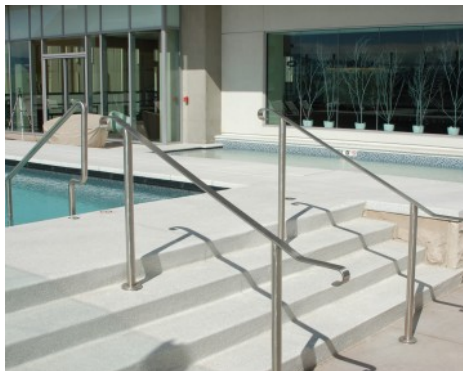

The Spire Pool Deck - Bomanite Revealed Exposed Aggregate