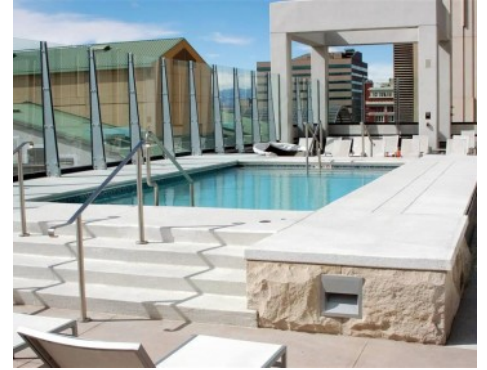

The Spire Pool Deck - Bomanite Revealed Exposed Aggregate