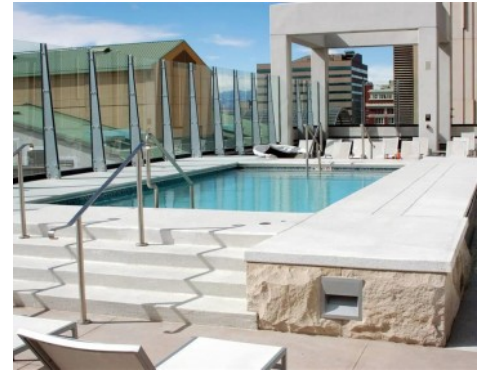

The Spire Pool Deck - Bomanite Revealed Exposed Aggregate