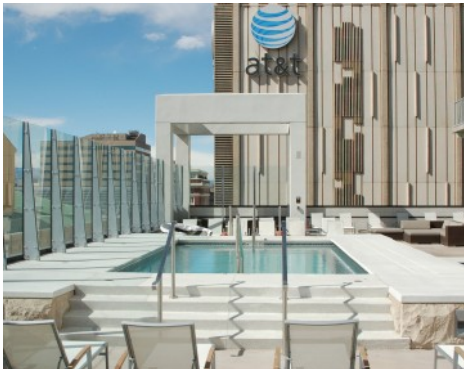

The Spire Pool Deck - Bomanite Revealed Exposed Aggregate