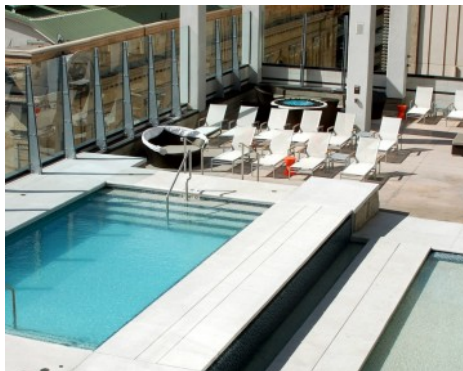

The Spire Pool Deck - Bomanite Revealed Exposed Aggregate