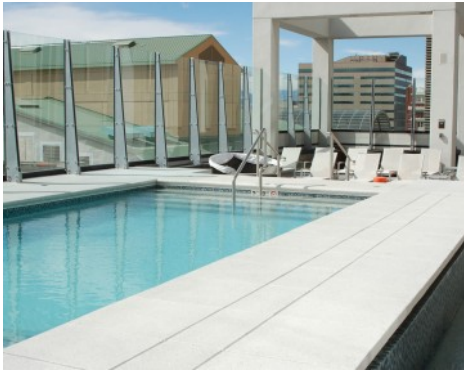

Bomanite Exposed Aggregate Systems

PROJECT PROFILE

THE SPIRE

The Spire Pool Deck - Bomanite Revealed Exposed Aggregate