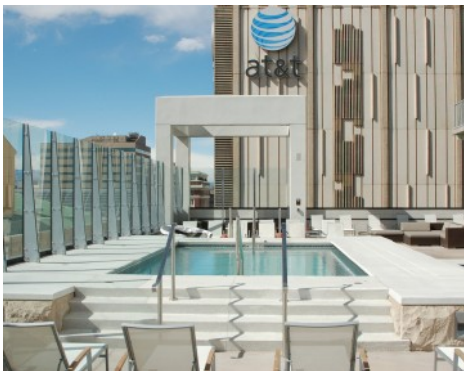

The Spire Pool Deck - Bomanite Revealed Exposed Aggregate