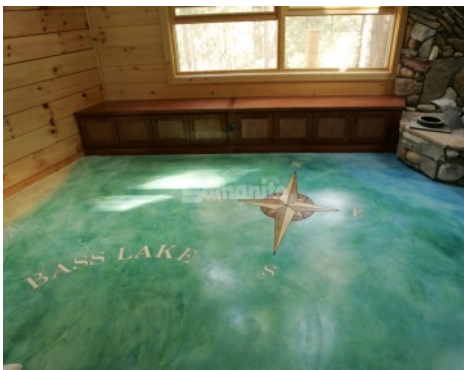

Private Residence Bass Lake - Bomanite Toppings Systems Micro-Top Base with Bomanite Con-Color