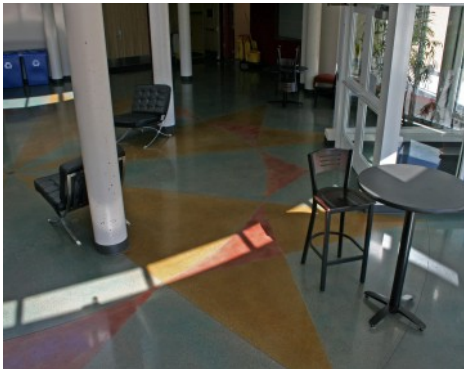

East Phillips Community Center - Bomanite Patene Teres Polished Concrete Floor