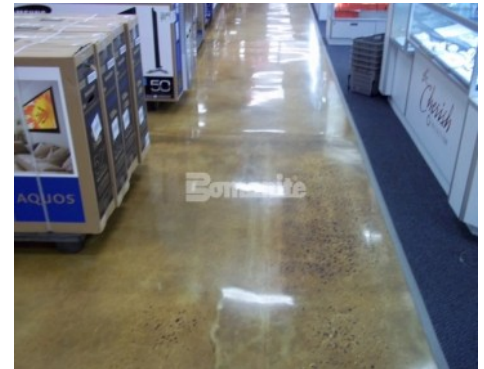

Fort Hamilton New York PX - Interior Floor with the Bomanite Custom Polishing Patene Teres System with Concrete Dye