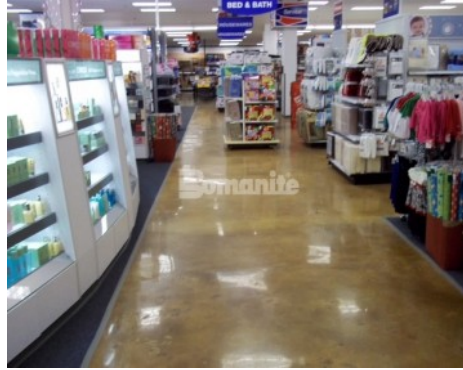

Fort Hamilton New York PX - Interior Floor with the Bomanite Custom Polishing Patene Teres System with Concrete Dye