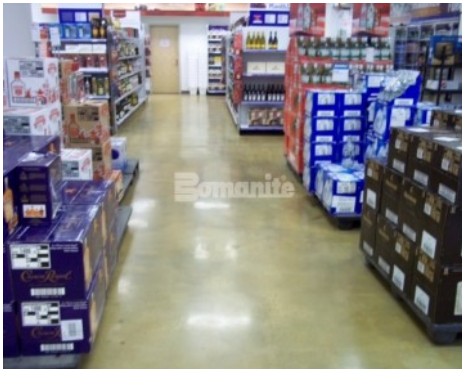

Fort Hamilton New York PX - Interior Floor with the Bomanite Custom Polishing Patene Teres System with Concrete Dye