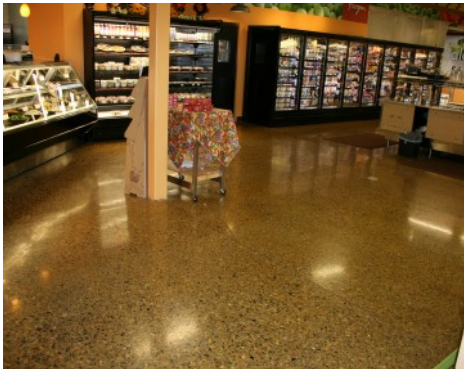

Mazopiya Natural Food Store - Bomanite Patene Teres Polished Concrete Floor