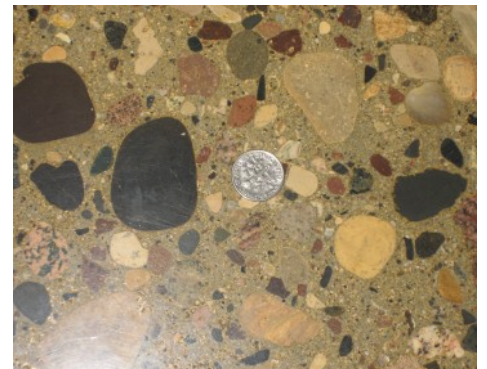

Mazopiya Natural Food Store - Bomanite Patene Teres Close Up