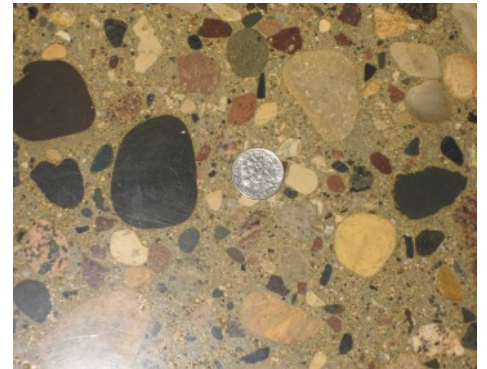

Mazopiya Natural Food Store - Bomanite Patene Teres Close Up