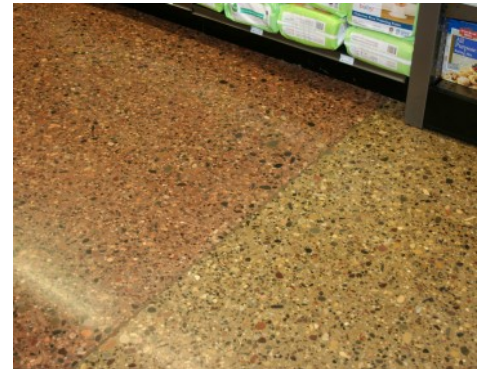

Mazopiya Natural Food Store - Bomanite Patene Teres Polished Concrete Floor