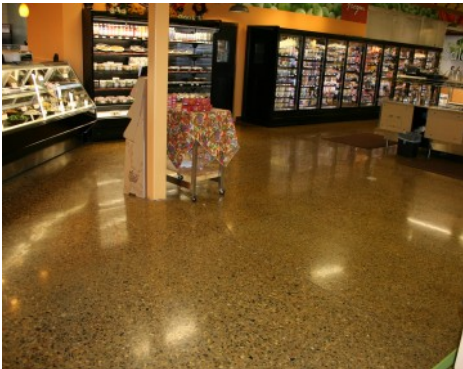

Mazopiya Natural Food Store - Bomanite Patene Teres Polished Concrete Floor