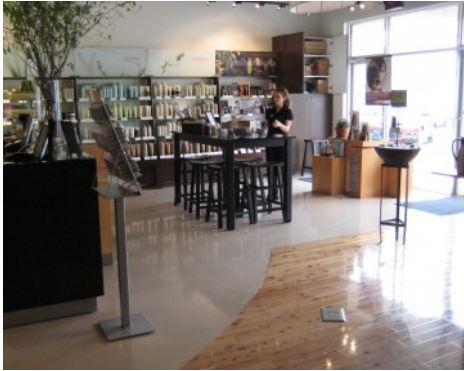

PROJECT PROFILE

W. DALY SALON SPA (MODENA SL)

PROJECT INFORMATION

Custom color concrete overlay poured to level of installed hardwood floor to create semi circle with wall divider. The floor was polished at 800 grit and sealed with Bomanite Stainguard.

PROJECT DETAILS

LOCATION

Newman, Georgia

CLIENT

W. Daly Aveda Salon

PROJECT DESIGNER

Smith Hanes

GENERAL CONTRACTOR