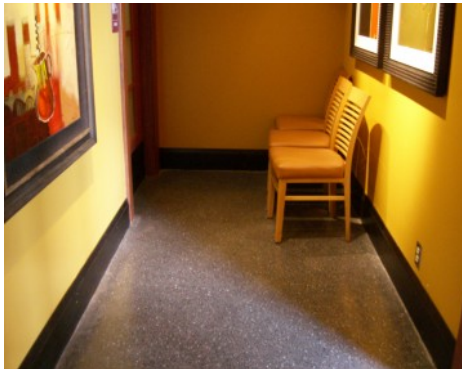

RedStone American Grill - Bomanite Modena Polished Concrete