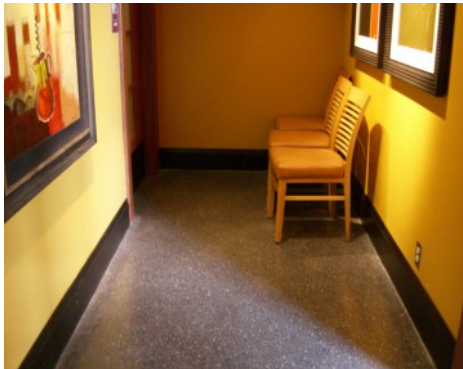

RedStone American Grill - Bomanite Modena Polished Concrete