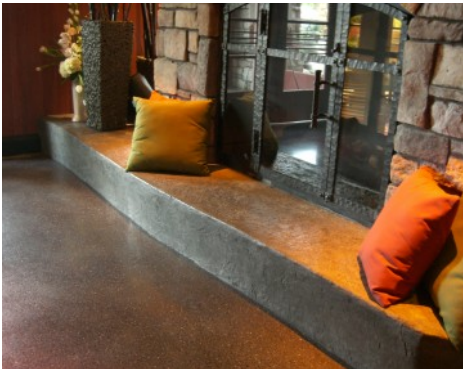

RedStone American Grill - Bomanite Modena Polished Concrete