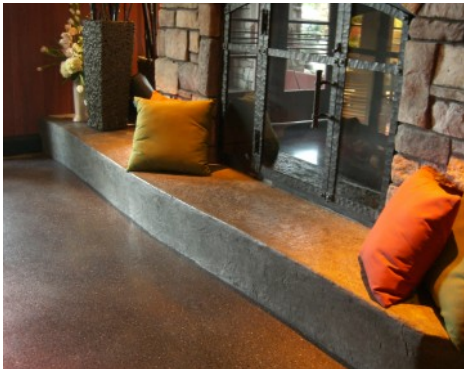

RedStone American Grill - Bomanite Modena Polished Concrete