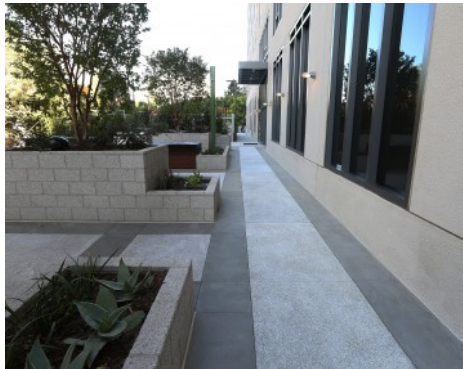

The Emerson Luxury Apartments - Bomanite Revealed