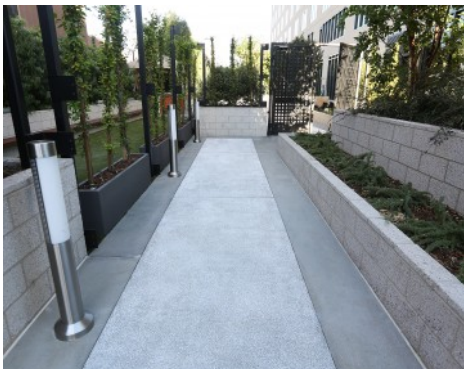

The Emerson Luxury Apartments - Bomanite Revealed