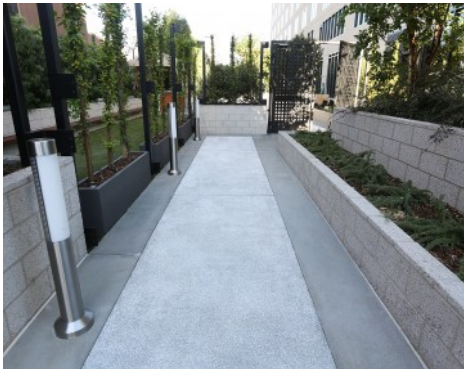

The Emerson Luxury Apartments - Bomanite Revealed