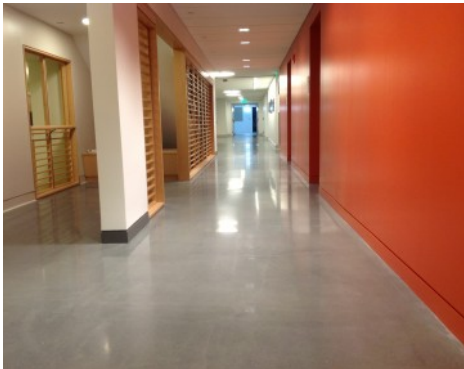

Deerfield Academy - Bomanite Modena SL Custom Polished Concrete