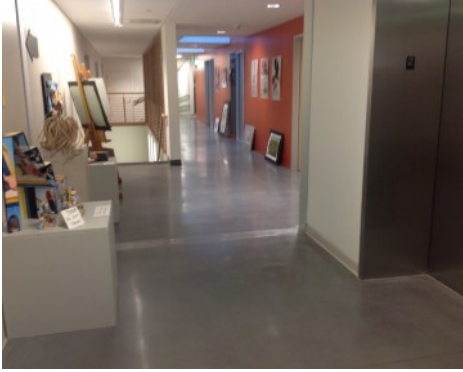

Bomanite Custom Polished Systems

PROJECT PROFILE

DEERFIELD ACADEMY – HESS CENTER FOR THE ARTS (MODENA SL)

Deerfield Academy - Bomanite Modena SL Custom Polished Concrete