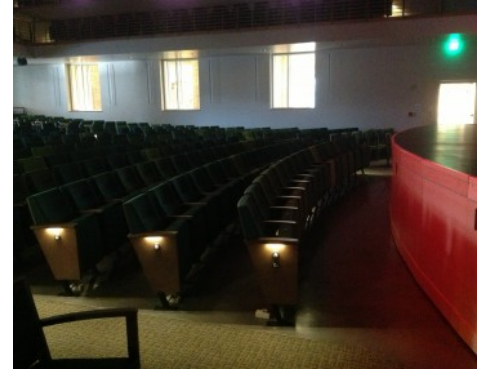

Deerfield Academy - Bomanite Modena SL Custom Polished Concrete