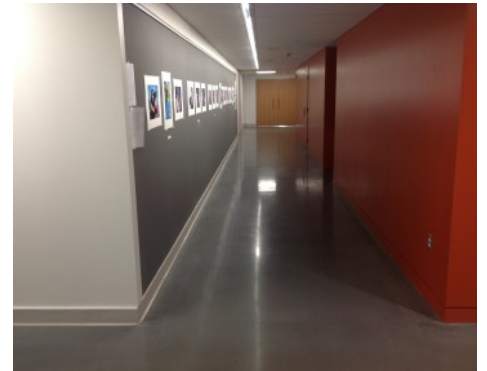

Deerfield Academy - Bomanite Modena SL Custom Polished Concrete