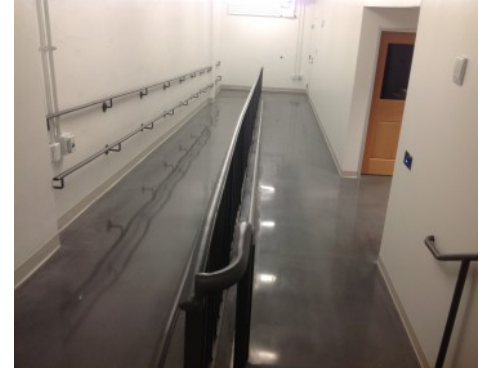

Deerfield Academy - Bomanite Modena SL Custom Polished Concrete