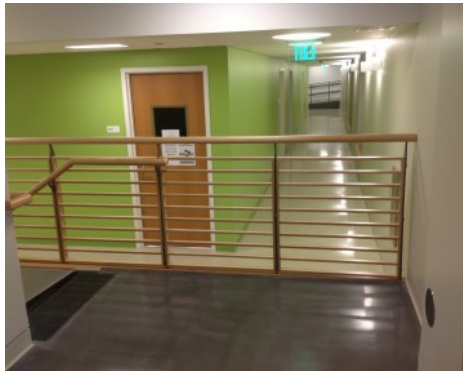

Deerfield Academy - Bomanite Modena SL Custom Polished Concrete