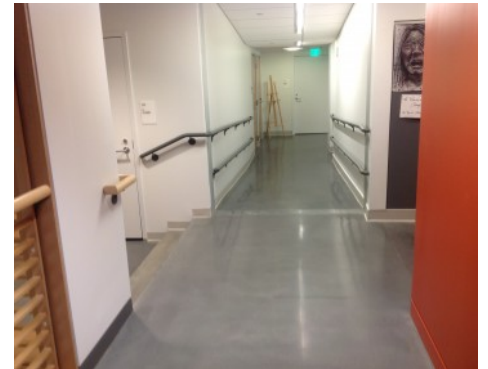

Deerfield Academy - Bomanite Modena SL Custom Polished Concrete