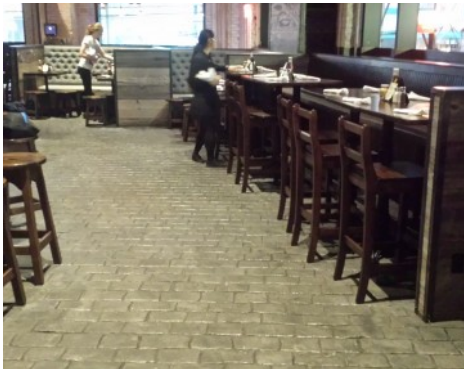

Stout NYC Bar and Restaurant - Bomanite Imprint Systems and Bomanite Topping Systems