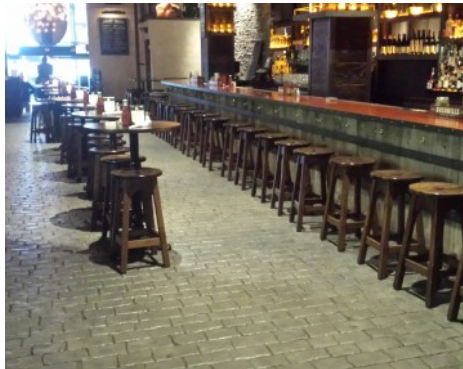

Stout NYC Bar and Restaurant - Bomanite Imprint Systems and Bomanite Topping Systems