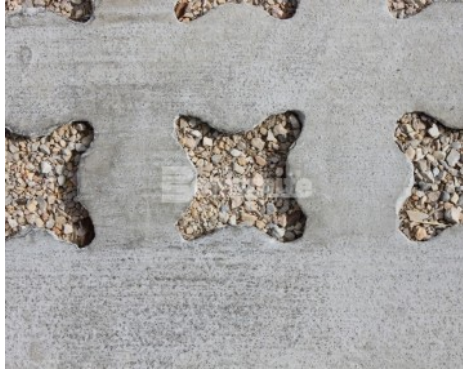

Hope Fellowship Church - Parking Lot - Bomanite Pervious Grasscrete Stone Filled System