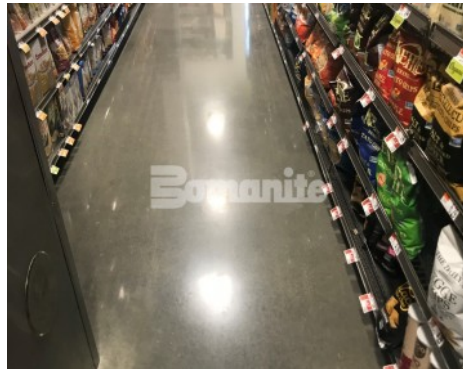

Brothers Marketplace - Bomanite VitraFlor Custom Polished Concrete Floor