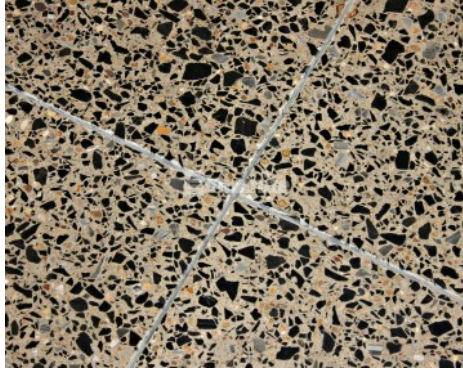

Chase Oaks Church Fairview TX - Bomanite VitraFlor Polished Concrete with Black Aggregates