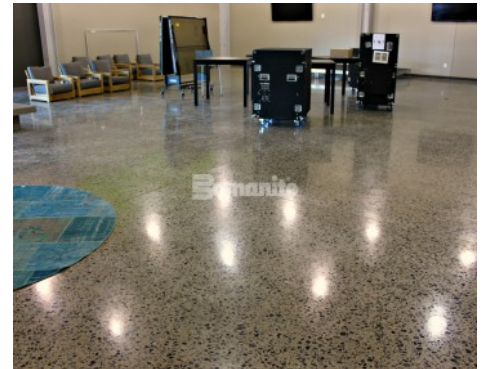

Chase Oaks Church Fairview TX - Bomanite VitraFlor Polished Concrete with Black Aggregates