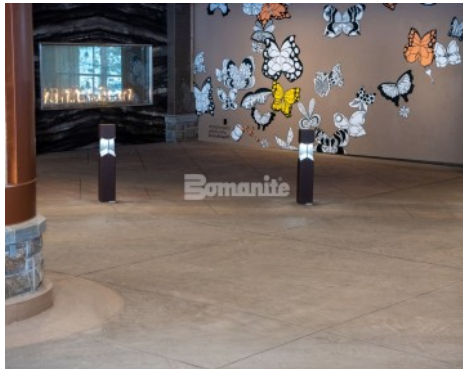

Monarch Casino Black Hawk Port Cochere - Bomanite Imprint Systems English Sidewalk Slate Texture