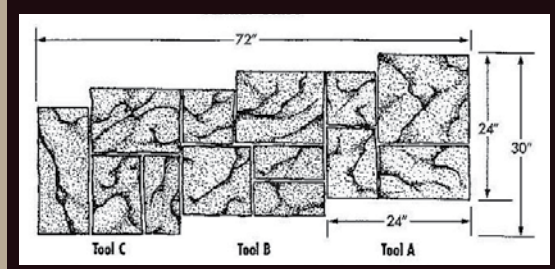

The Bomacron Pattern Ashlar Slate is one of the most popular patterns used in a variety of applications from pool decks to outdoor shopping venues and from sunny climates to cold weather locations.

The Bomacron Ashlar Slate Pattern has a traditional English Slate Texture, a versatile texture of "riven" slate with moderate depth of relief and minimal veining and can be set in a wide range of patterns from a random ashlar pattern to a random stone version with multiple tool designs. Sizes are available from single tools at 24" x 24" to a triple tool at 72" x 30". Individual stones vary in size from 6" x 12" to 21" x 9".

Only Bomanite architectural concrete provides the beauty of natural stone with the durability and affordability of concrete. With more than 200 creative patterns and an endless palette of colors, Bomanite offers an unmatched range of innovative design options to turn ordinary concrete into something extraordinary.

Realize the possibilities with Bomanite Imprint Systems.