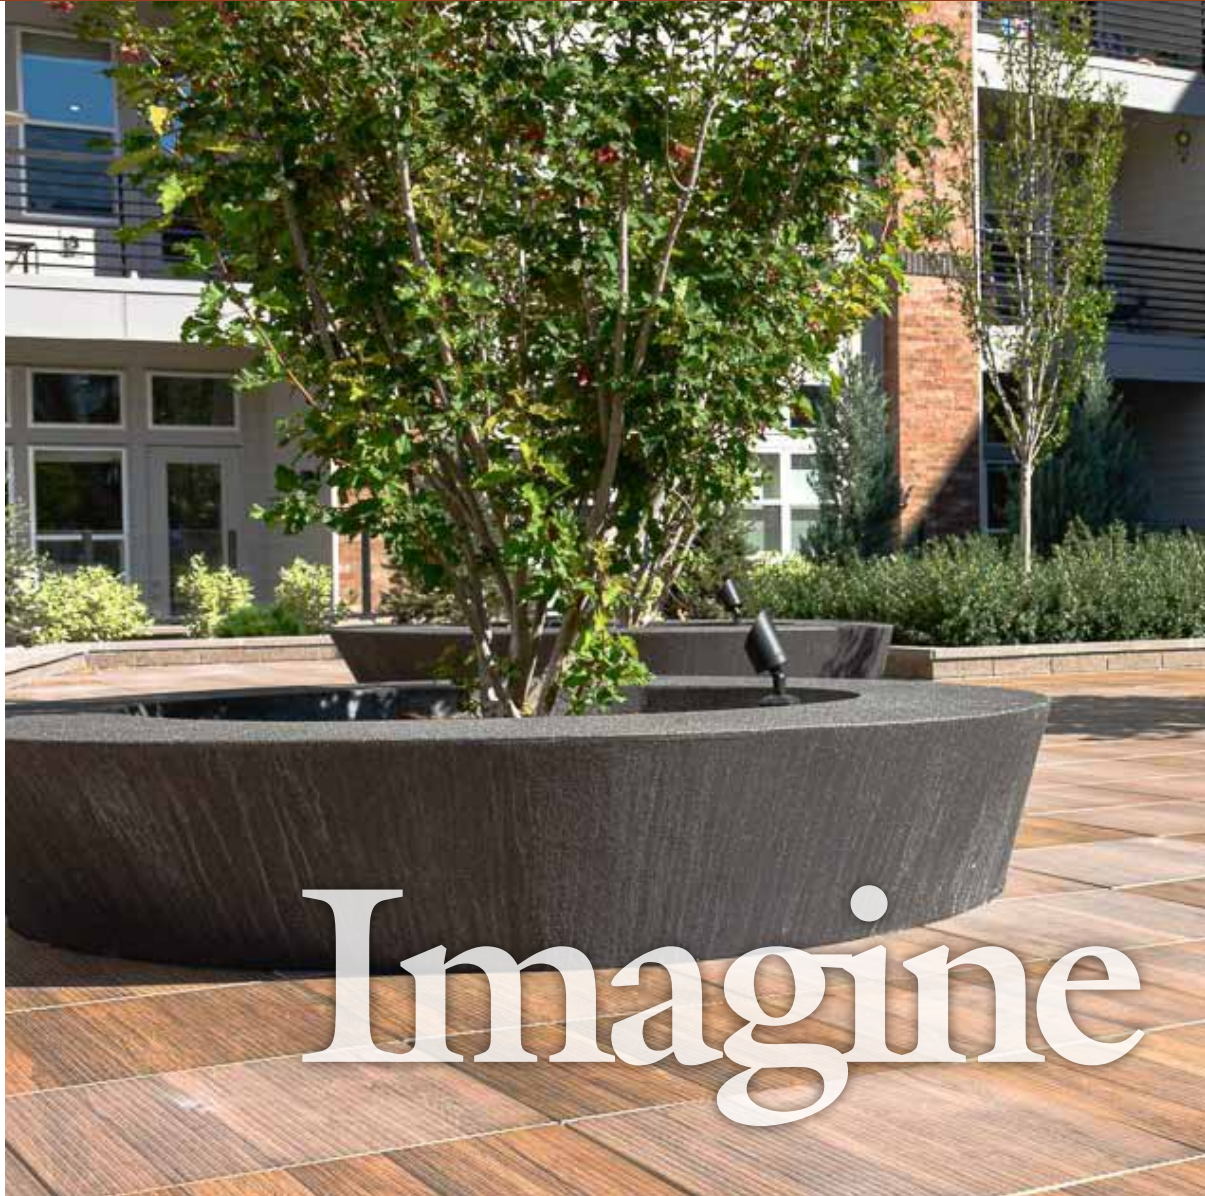

Bomanite®

Micro-Top ST Color Chart

COLOR FOR:
TOPPING SYSTEMS

DECORATIVE
CEMENTITIOUS
COATING
FOR
EXTERIOR
SURFACES

Imagine