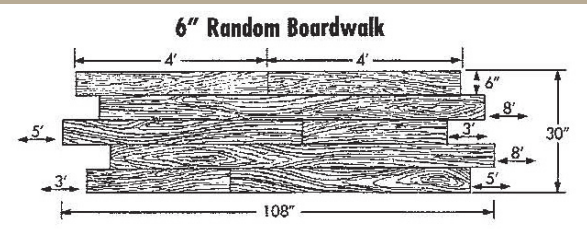

Bomanite®

Your Single Source For Innovative Architectural Concrete Solutions

PATTERNS

6" RANDOM BOARDWALK

The Bomacron 6" Random Boardwalk pattern is intended for use anywhere that typical wood is desired without the maintenance; bringing together the beauty of hardwood flooring and durability of concrete. Architects are using this pattern to simulate the wood grain texture wanted for theme park ocean boardwalks, train depot southern verandas and even golf course circular driveways. The Bomacron 6" Random Boardwalk texture has

a minimal to moderate depth of relief that can be colored and stained to resemble traditional recycled barn board planking or a newly placed wood deck. Also available in 11.5" width size, the possibilities are endless.