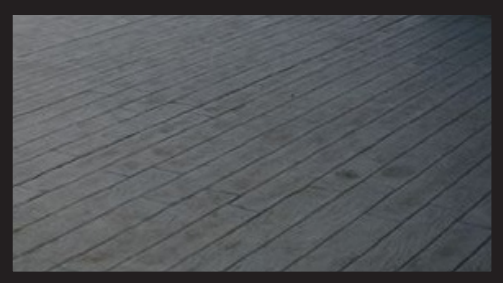

Bomanite®

Your Single Source For Innovative Architectural Concrete Solutions

PATTERNS

6" RANDOM BOARDWALK

The Bomacron 6" Random Boardwalk pattern is intended for use anywhere that typical wood is desired without the maintenance; bringing together the beauty of hardwood flooring and durability of concrete. Architects are using this pattern to simulate the wood grain texture wanted for theme park ocean boardwalks, train depot southern verandas and even golf course circular driveways. The Bomacron 6" Random Boardwalk texture has

a minimal to moderate depth of relief that can be colored and stained to resemble traditional recycled barn board planking or a newly placed wood deck. Also available in 11.5" width size, the possibilities are endless.

Only Bomanite architectural concrete provides the beauty of natural stone with the durability and affordability of concrete. With more than 200 creative patterns and an endless palette of colors, Bomanite offers an unmatched range of innovative design options to turn ordinary concrete into something extraordinary. *Realize the possibilities with Bomanite Imprint Systems.*