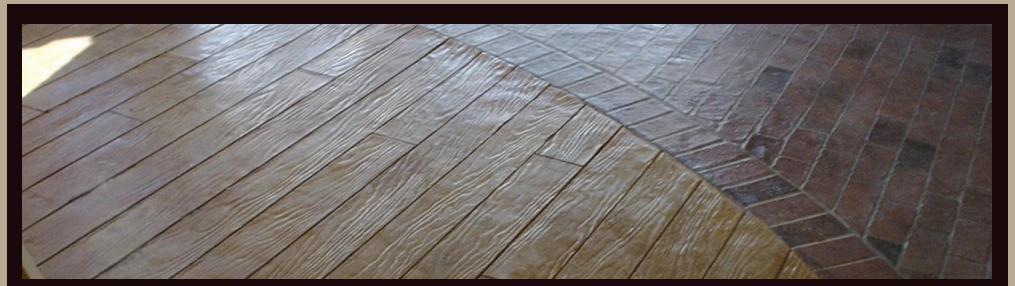

Bomanite®

Your Single Source For Innovative Architectural Concrete Solutions

PATTERNS

6" RANDOM BOARDWALK

The Bomacron 6" Random Boardwalk pattern is intended for use anywhere that typical wood is desired without the maintenance; bringing together the beauty of hardwood flooring and durability of concrete. Architects are using this pattern to simulate the wood grain texture wanted for theme park ocean boardwalks, train depot southern verandas and even golf course circular driveways. The Bomacron 6" Random Boardwalk texture has

a minimal to moderate depth of relief that can be colored and stained to resemble traditional recycled barn board planking or a newly placed wood deck. Also available in 11.5" width size, the possibilities are endless.

Only Bomanite architectural concrete provides the beauty of natural stone with the durability and affordability of concrete. With more than 200 creative patterns and an endless palette of colors, Bomanite offers an unmatched range of innovative design options to turn ordinary concrete into something extraordinary. *Realize the possibilities with Bomanite Imprint Systems.*